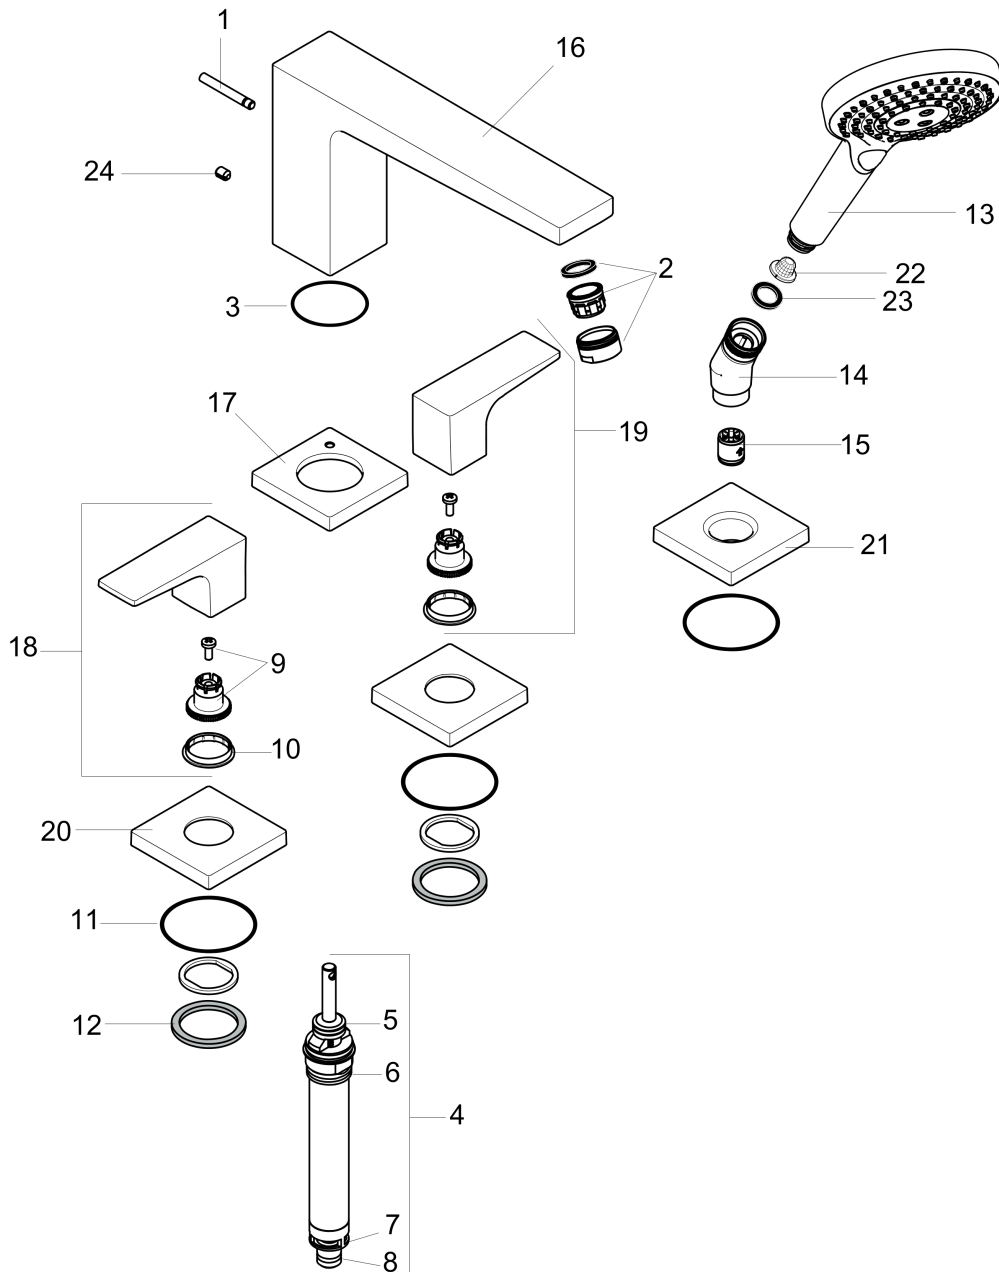

Metropol

4-Hole Roman Tub Set Trim with Lever Handles and 1.75 GPM Handshower

Surface: **chrome** Part no. : **32557001**

Exploded drawing

Year of production: >01/19

Metropol

4-Hole Roman Tub Set Trim with Lever Handles and 1.75 GPM Handshower

Surface: **chrome** Part no. : **32557001**

Spare parts list

Year of production: >01/19

Pos.	Description	Part no.	Price	PU
1	diverter knob	98707000	-	1
2	aerator M24x1 (30 l/min)	96512000	-	1
3	O-ring 41x1,5	98168000	-	1
4	selector assy	96775000	-	1
5	O-Ring 14x2,5	98189000	-	1
6	O-Ring 23x2,5	98183000	-	1
7	O-Ring 22x2	98185000	-	1
8	O-ring 9x2,5	98217000	-	1
9	handle fixing set	94184000	-	1
10	set of color-rings cold / hot water	95819000	-	1
11	O-ring 56x2	98468000	-	1
12	flat seal	98749000	-	1
13	handshower	26036001	-	1
14	shower holder	28071000	-	1
15	set of non return valves DW 15	94074000	-	1
16	spout cpl.	93151000	-	1
17	escutcheon for spout	93152000	-	1
18	handle for hot water	93167000	-	1
19	handle for cold water	93168000	-	1
20	escutcheon for handle	93169000	-	1
21	escutcheon for shower holder	93153000	-	1
22	filter	92672000	-	1
23	seal	98058000	-	1
24	hollow set screw M6x8	98444000	-	1